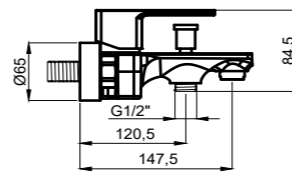

Ceramic Cartridge
%100 Brass
Ideal Working Pressure 3 Bar
Water Flow Rate 9 lt/Min

Seramik Kartuş
%100 Pirinç
İdeal Çalışma Basıncı 3 Bar
Su Akış Miktarı Dakikada 9 Lt.