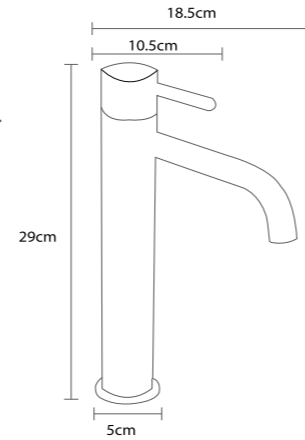

İdeal Working Pressure 5 Bar
Water Flow Rate 10-12 lt/Min

İdeal Çalışma Basıncı 5 Bar
Su Akış Miktarı Dakikada 10-12 Lt.