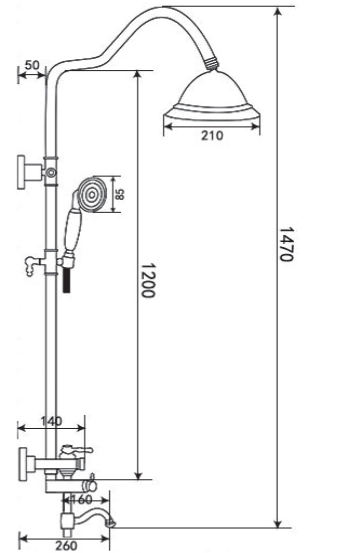

TOPKAPI

SHOWER SET / DUŞ SETİ

Ceramic Cartridge
%100 Brass
150cm Spiral Hose
120cm Slide Pipe Length
Single Function Hand Shower
Ideal Working Pressure 5 Bar
Water Flow Rate 10-12Lt/Min

Seramik Kartuş
%100 Pirinç
150 cm Spiral Hortum
120 cm Sürgü Boru Uzunluğu
Tek Fonksiyonlu El Duşu
İdeal Çalışma Basıncı 5 Bar
Su Akış Miktarı Dakikada 10-12 Lt.

Technical Drawing:
Teknik Çizim:

TAP / AÇ-KAPA MUSLUK

23mm Packing
Plumbing Connection G 1/2

23mm Salmastra
Tesisat Bağlantısı G 1/2

ANGLE TAP / AÇ-KAPA ARA MUSLUK

23mm Packing
23mm Salmastra