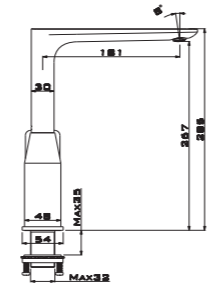

ZEUGMA

KITCHEN FAUCET / EVİYE ARMATÜRÜ

Ceramic Cartridge
%100 Brass
Ideal Working Pressure 5 Bar
Water Flow Rate 10-12 lt/Min

Seramik Kartuş
%100 Pirinç
İdeal Çalışma Basıncı 5 Bar
Su Akış Miktarı Dakikada 10-12 Lt.

Technical Drawing:
Teknik Çizim:

ZEUGMA

BATH FAUCET / BANYO ARMATÜRÜ

Ceramic Cartridge
%100 Brass
Ideal Working Pressure 5 Bar
Water Flow Rate 10-12 lt/Min

Seramik Kartuş
%100 Pirinç
İdeal Çalışma Basıncı 5 Bar
Su Akış Miktarı Dakikada 10-12 Lt.

Technical Drawing:
Teknik Çizim:

HAND SHOWER / EL DUŞU

Brass Hand Shower
Brass Joint
Stainless Steel Hose

Pirinç El Duşu
Pirinç Mafsal
Paslanmaz Çelik Hortum

It is recommended to use filtered angle valve with products to prevent faucet damage due to all kind of pollution that may occur during installation.
Tesisatta oluşabilecek her türlü kirliliğin armatüre zararını önlemek için ürünle birlikte filtrelili ara musluk kullanılması tavsiye edilir.