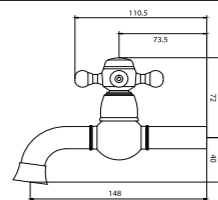

TR 101 C
Chrome
Krom

7.6 mm Packing
Plumbing Connection G 1/2

7.6 mm Salmastra
Tesisat Bağlantısı G 1/2

7.6 mm Packing

7.6 mm Salmastra

SHOWER SET / DUŞ SETİ

TR 2400 G
Gold (PVD)
Altın (PVD)

TR 2400 R
Rose (PVD)
Rose (PVD)