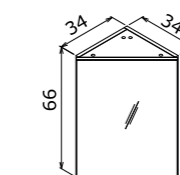

45 cm

Ceramic Basin
Seramik Etajerli Lavabo

Body & Door; Matt Lacquer MDF
Gövde ve Kapak; Mat Lake MDF

 Soft Close Door
Frenli Kapak

Technical Drawing:
Teknik Çizim:

A M O R F

COLLECTION

Now, imagine your freest playground life.
Limits in your life. Quite restrictive.
The more limitless everything is the better, isn't it life?