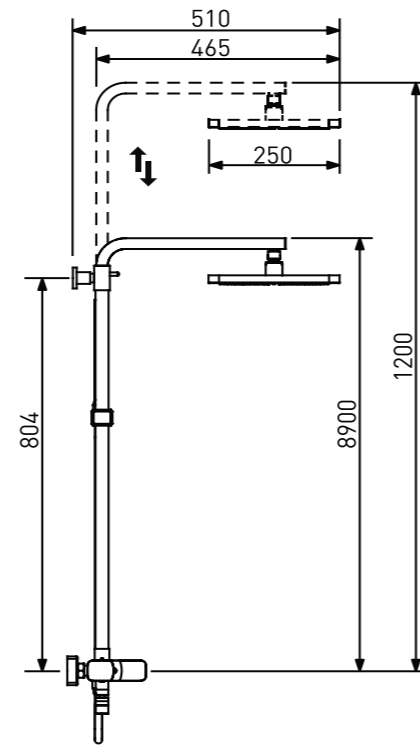

ORKA

Ceramic Cartridge
%100 Brass
150cm Spiral Hose
120cm Slide Pipe Length
Single Function Hand Shower
Ideal Working Pressure 5 Bar
Water Flow Rate 10-12Lt/Min

Seramik Kartuş
%100 Pirinç
150 cm Spiral Hortum
120 cm Sürgü Boru Uzunluğu
Tek Fonksiyonlu El Duşu
İdeal Çalışma Basıncı 5 Bar
Su Akış Miktarı Dakikada 10-12 Lt.

Technical Drawing:
Teknik Çizim: