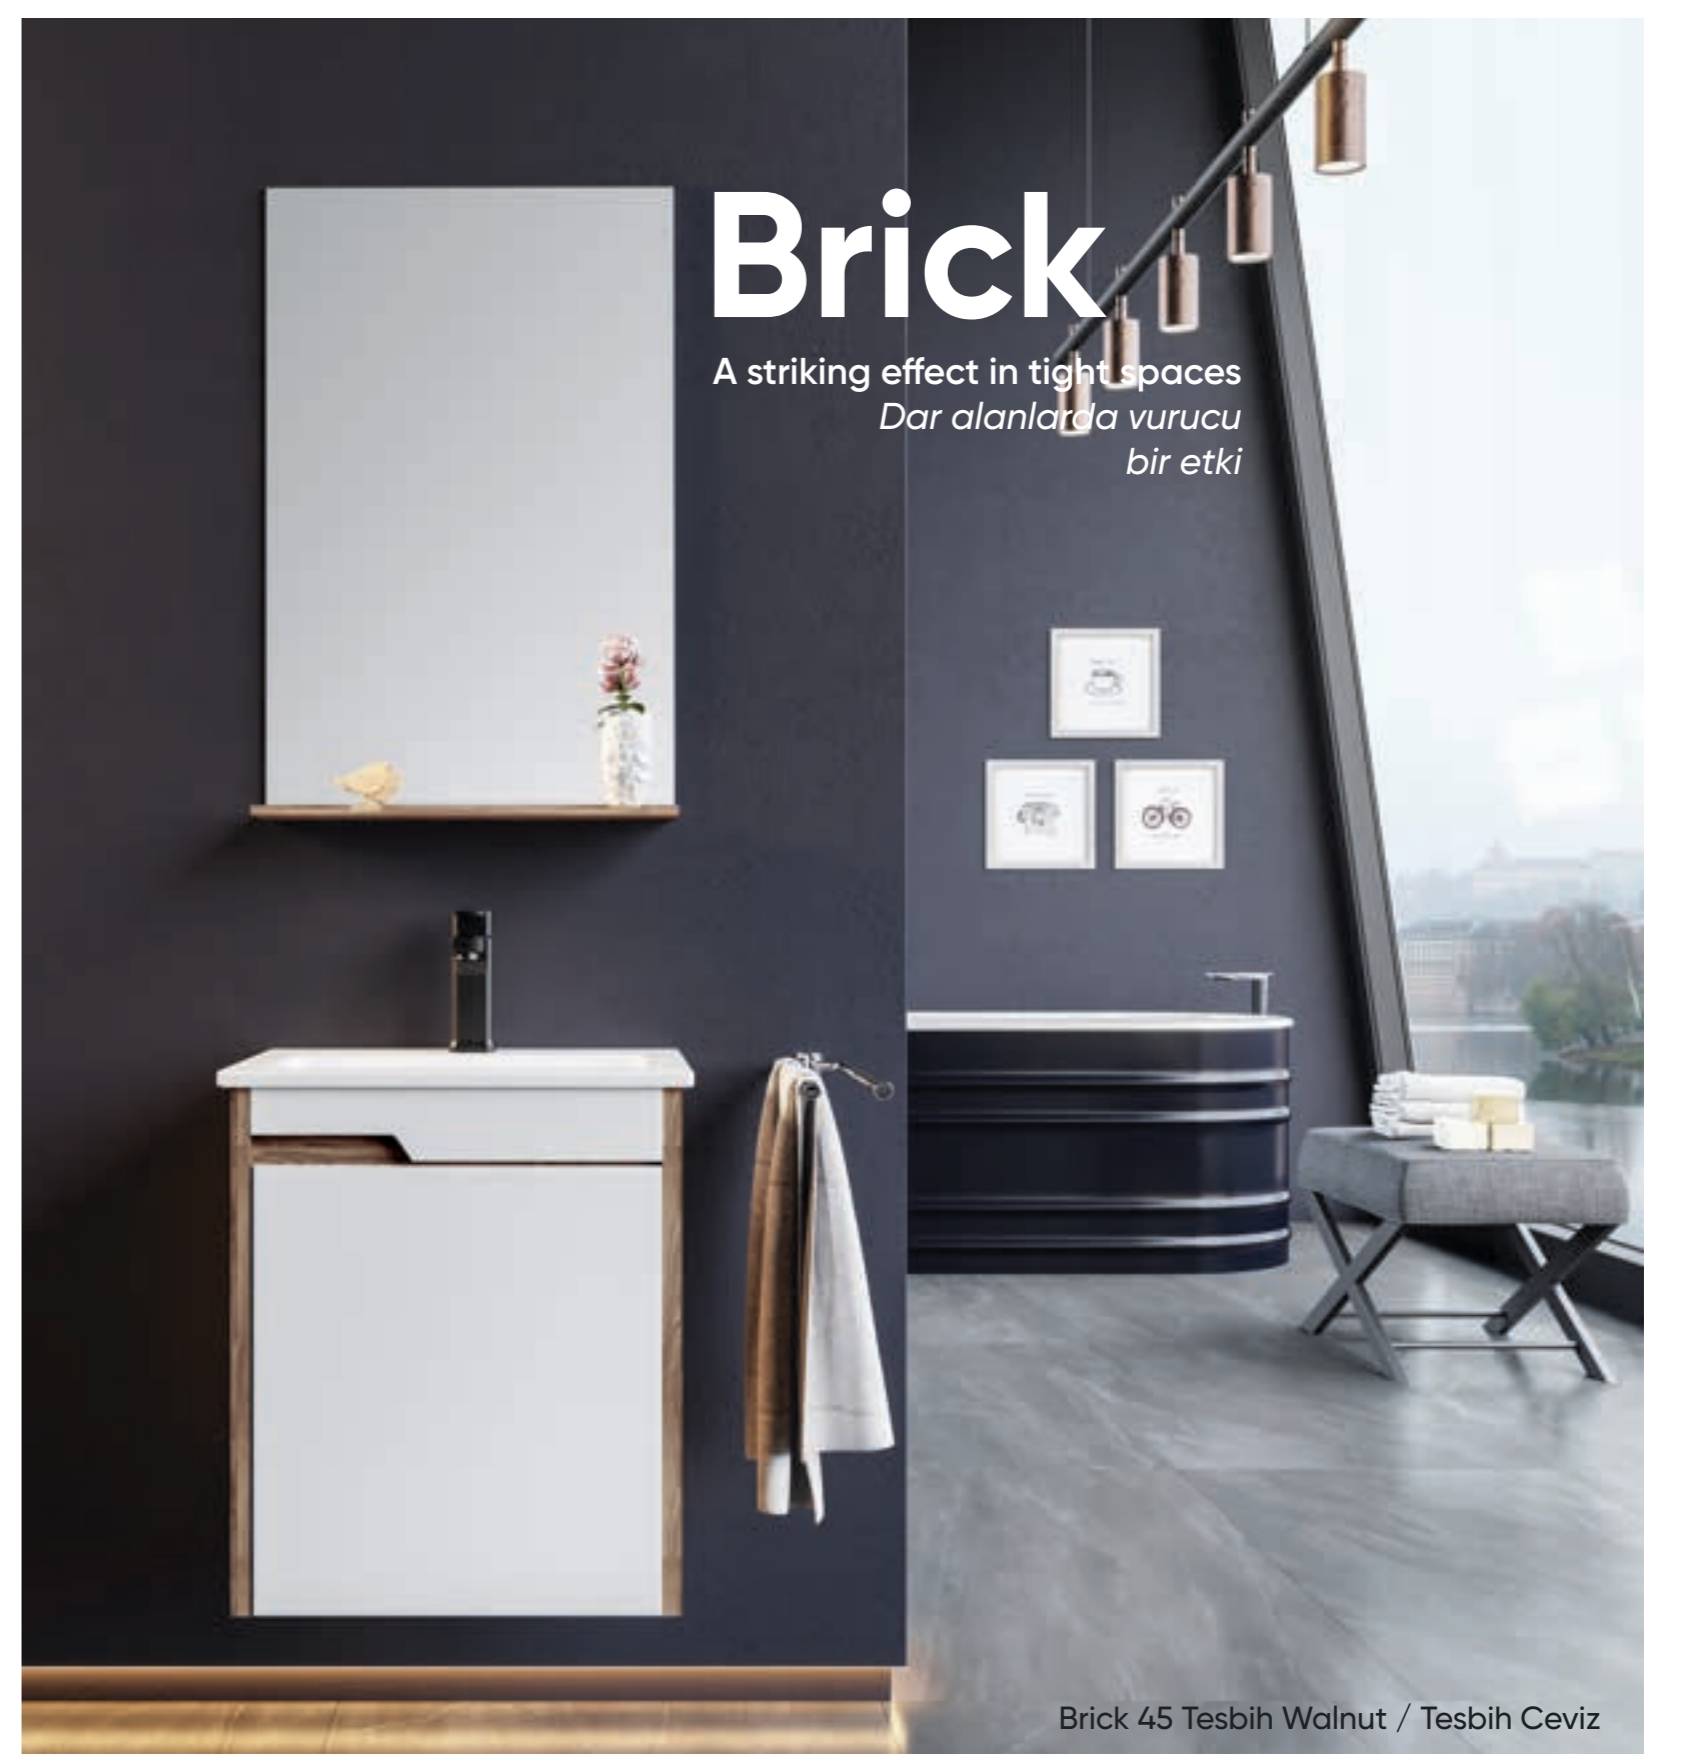

Brick

A striking effect in tight spaces
Dar alanlarda vurucu
bir etki

Brick 45 Tesbih Walnut / Tesbih Ceviz

55 cm

Ceramic Basin
Seramik Etajerli Lavabo

Body & Door;
Melamine Particalboard
Gövde ve Kapak;
Melamin Yonga Levha

Soft Close Door
Frenli Kapak

Colors:
Renkler:

Irony
Irony

Legnano
Legnano

Navaro
Navaro

Technical Drawing:
Teknik Çizim:

45 cm

Ceramic Basin
Seramik Etajerli Lavabo

Body; Melamine Particalboard
Gövde; Melamin Yonga Levha

Door; Melamine MDF
Kapak; Melamin MDF

Soft Close Door
Frenli Kapak

Colors:
Renkler:

Morgana Cherry
Morgana Kiraz

Tesbih Walnut
Tesbih Ceviz

Technical Drawing:
Teknik Çizim: