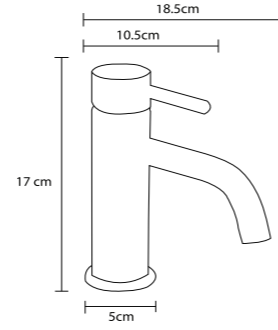

İdeal Working Pressure 5 Bar
Water Flow Rate 10-12 lt/Min

İdeal Çalışma Basıncı 5 Bar
Su Akış Miktarı Dakikada 10-12 Lt.