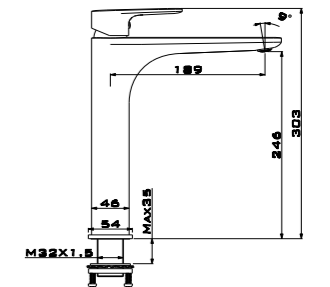

It is recommended to use filtered angle valve with products to prevent faucet damage due to all kind of pollution that may occur during installation.
Tesisatta oluşabilecek her türlü kirliliğin armatüre zararını önlemek için ürünle birlikte filtrelili ara musluk kullanılması tavsiye edilir.