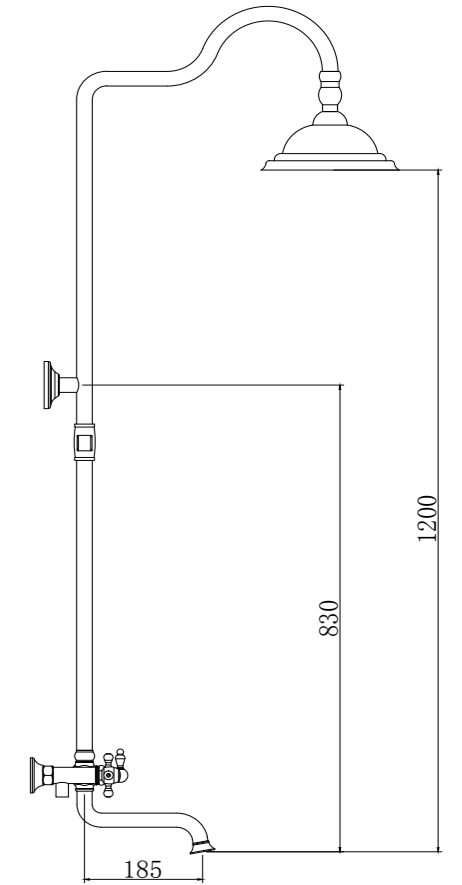

TRUVA

BASIN FAUCET / LAVABO ARMATÜRÜ

İdeal Çalışma Basıncı 5 Bar
Water Flow Rate 8-10 lt/Min

İdeal Çalışma Basıncı 5 Bar
Su Akış Miktarı Dakikada 8-10 Lt.

Technical Drawing:
Teknik Çizim:

KITCHEN FAUCET / EVİYE ARMATÜRÜ

İdeal Çalışma Basıncı 5 Bar
Water Flow Rate 8-10 lt/Min

İdeal Çalışma Basıncı 5 Bar
Su Akış Miktarı Dakikada 8-10 Lt.

Technical Drawing:
Teknik Çizim:

TAP / AÇ-KAPA MUSLUK

ANGLE TAP / AÇ-KAPA ARA MUSLUK

7.6 mm Packing
Plumbing Connection G 1/2

7.6 mm Salmastra
Tesisat Bağlantısı G 1/2

7.6 mm Packing

7.6 mm Salmastra

SHOWER SET / DUŞ SETİ

150cm Spiral Hose
120cm Slide Pipe Length
Single Function Hand Shower
İdeal Çalışma Basıncı 5 Bar
Water Flow Rate 10-12lt/Min

150 cm Spiral Hortum
120 cm Sürgü Boru Uzunluğu
Tek Fonksiyonlu El Duşu
İdeal Çalışma Basıncı 5 Bar
Su Akış Miktarı Dakikada 10-12 Lt.

Technical Drawing:
Teknik Çizim: