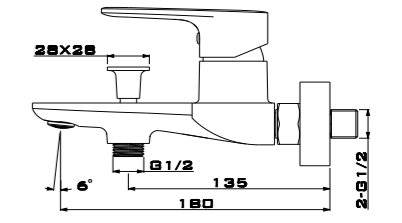

ZEUGMA

KITCHEN FAUCET / EVİYE ARMATÜRÜ

Ceramic Cartridge
%100 Brass
Ideal Working Pressure 5 Bar
Water Flow Rate 10-12 lt/Min

Seramik Kartuş
%100 Pirinç
İdeal Çalışma Basıncı 5 Bar
Su Akış Miktarı Dakikada 10-12 Lt.

Technical Drawing:
Teknik Çizim:

ZEUGMA

BATH FAUCET / BANYO ARMATÜRÜ

Ceramic Cartridge
%100 Brass
Ideal Working Pressure 5 Bar
Water Flow Rate 10-12 lt/Min

Seramik Kartuş
%100 Pirinç
İdeal Çalışma Basıncı 5 Bar
Su Akış Miktarı Dakikada 10-12 Lt.

Technical Drawing:
Teknik Çizim:

HAND SHOWER / EL DUŞU

Brass Hand Shower
Brass Joint
Stainless Steel Hose

Pirinç El Duşu
Pirinç Mafsal
Paslanmaz Çelik Hortum

It is recommended to use filtered angle valve with products to prevent faucet damage due to all kind of pollution that may occur during installation.
Tesisatta oluşabilecek her türlü kirliliğin armatüre zararını önlemek için ürünle birlikte filtrelili ara musluk kullanılması tavsiye edilir.