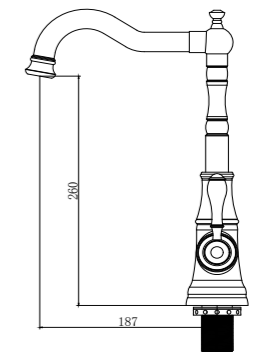

It is recommended to use filtered angle valve with products to prevent faucet damage due to all kind of pollution that may occur during installation.
Tesisatta oluşabilecek her türlü kirliliğin armatüre zararını önlemek için ürünle birlikte filtrelili ara musluk kullanılması tavsiye edilir.