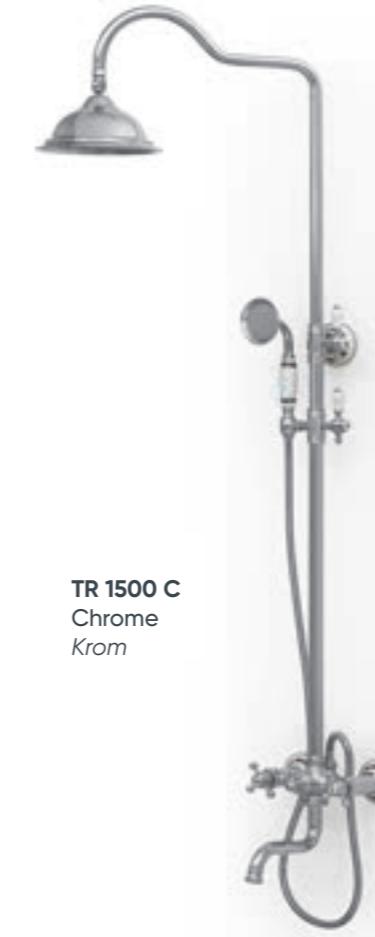

TR 101 C
Chrome
Krom

7.6 mm Packing
Plumbing Connection G 1/2

7.6 mm Salmastra
Tesisat Bağlantısı G 1/2

7.6 mm Packing

7.6 mm Salmastra

SHOWER SET / DUŞ SETİ

TR 2400 G
Gold (PVD)
Altın (PVD)

TR 2400 R
Rose (PVD)
Rose (PVD)