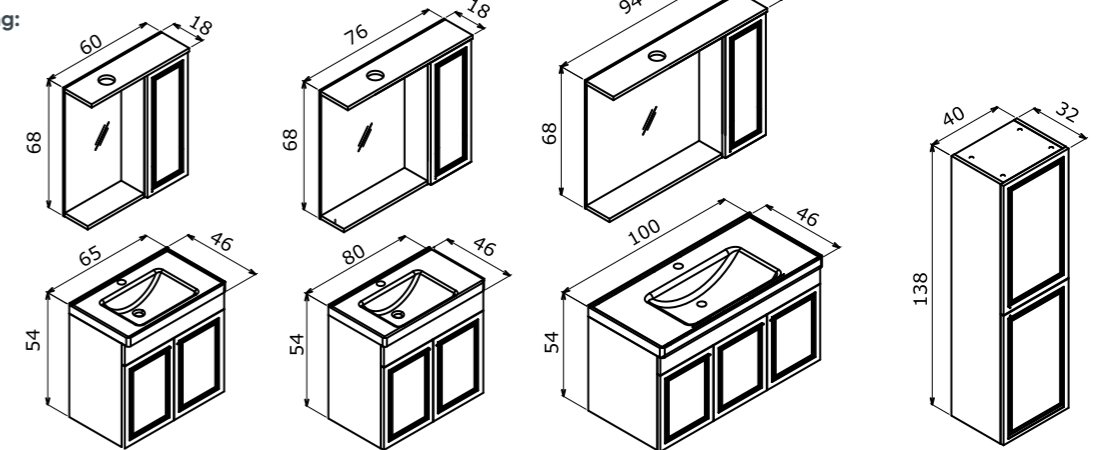

65 cm / 80 cm / 100 cm

Ceramic Basin
Seramik Etajerli Lavabo

Body;
Melamine Particalboard
Gövde;
Melamin Yonga Levha

Door; Matt Lacquer MDF
Kapak; Mat Lake MDF

Soft Close Door
Frenli Kapak

LED Spot with Mirror Cabinet
LED Spotlu Ayna Dolabi

Colors:
Renkler:

Technical Drawing:
Teknik Çizim: