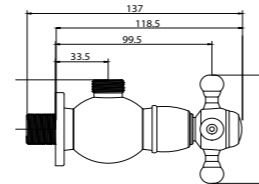

TR 101 C
Chrome
Krom

7.6 mm Packing
Plumbing Connection G 1/2

7.6 mm Salmastra
Tesisat Bağlantısı G 1/2

7.6 mm Packing

7.6 mm Salmastra

SHOWER SET / DUŞ SETİ

TR 2400 G
Gold (PVD)
Altın (PVD)

TR 2400 R
Rose (PVD)
Rose (PVD)