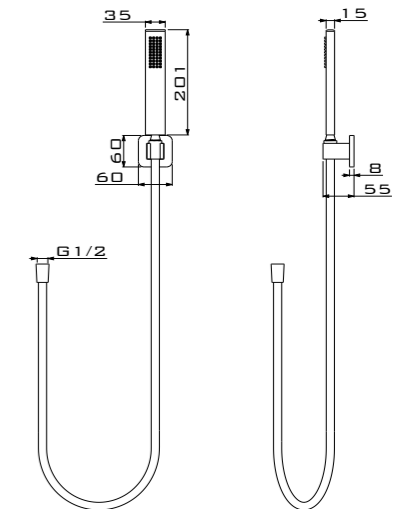

HAND SHOWER / EL DUŞU

Brass Hand Shower
Brass Joint
Stainless Steel Hose

Pirinç El Duşu
Pirinç Mafsal
Paslanmaz Çelik Hortum