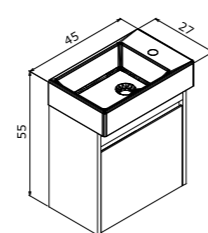

45 cm

Ceramic Basin
Seramik Etajerli Lavabo

Body & Door; Matt Lacquer MDF
Gövde ve Kapak; Mat Lake MDF

 Soft Close Door
Frenli Kapak

Technical Drawing:
Teknik Çizim:

A M O R F

COLLECTION

Now, imagine your freest playground life.
Limits in your life. Quite restrictive.
The more limitless everything is the better, isn't it life?