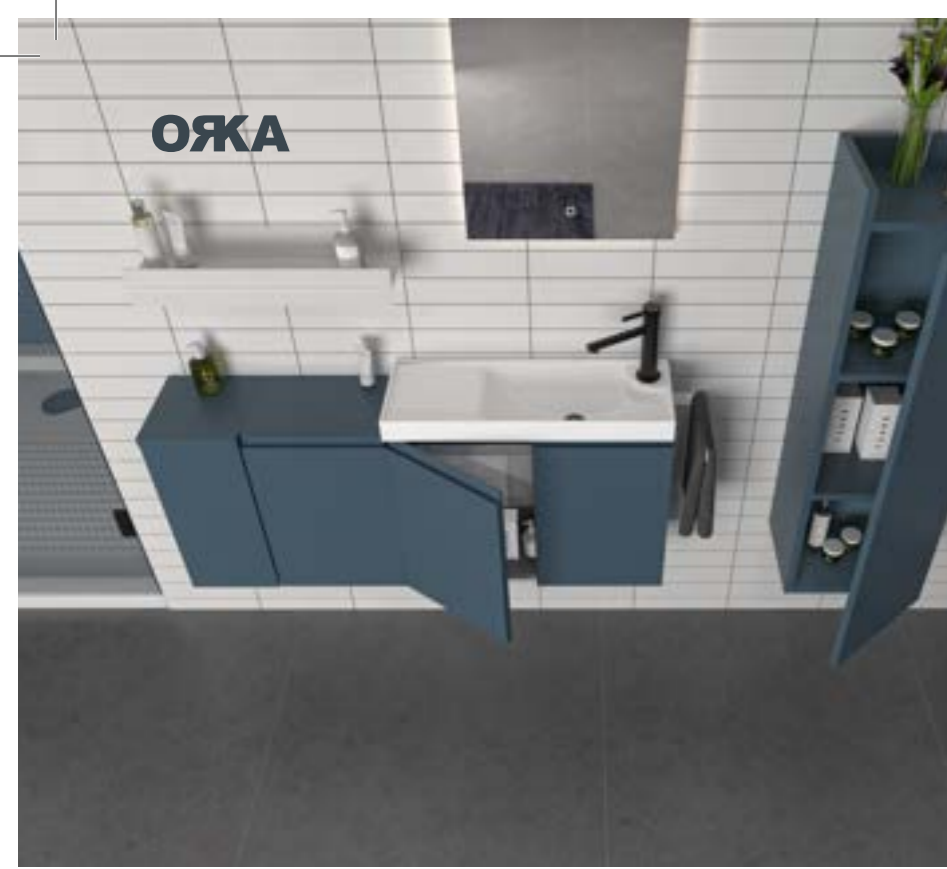

ORKA

Ferla 60
Matt Cinnamon Lacquer / Mat Tarçin Lake