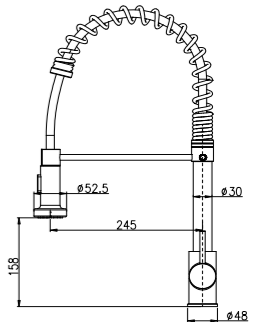

Ceramic Cartridge
%100 Brass
Ideal Working Pressure 5 Bar
Water Flow Rate 10-12 lt/Min

Seramik Kartuş
%100 Pirinç
İdeal Çalışma Basıncı 5 Bar
Su Akış Miktarı Dakikada 10-12 Lt.