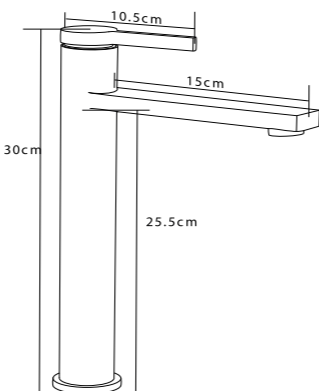

QUATTRO

%100 Brass
Chrome Plated Over Nickel
Black & White Electrostatic Paint

%100 Pirinç
Nikel Üzeri Krom Kaplama
Siyah & Beyaz Elektrostatik Boya

SOAP DISPENSER
SIVI SABUNLUK

SOAP DISH
SABUNLUK

DİŞ FIRÇALIK
TOOTHBRUSH HOLDER

It is recommended to use filtered angle valve with products to prevent faucet damage due to all kind of pollution that may occur during installation.
Tesisatta oluşabilecek her türlü kirliliğin armatüre zararını önlemek için ürünle birlikte filtrelili ara musluk kullanılması tavsiye edilir.