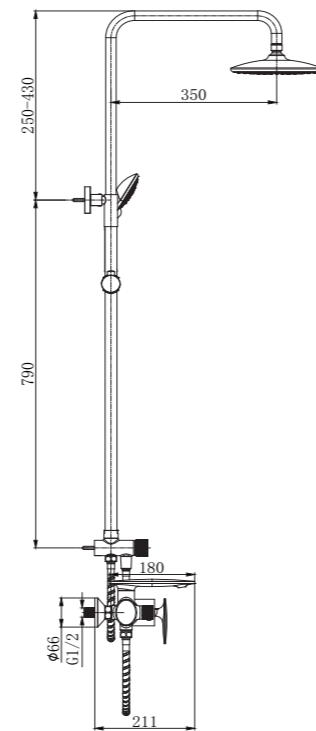

NEST

SOAP DISPENSER SIVI SABUNLUK

304 Stainless Steel
304 Paslanmaz Çelik
Elektrostatik Kaplama

SOAP DISH SABUNLUK