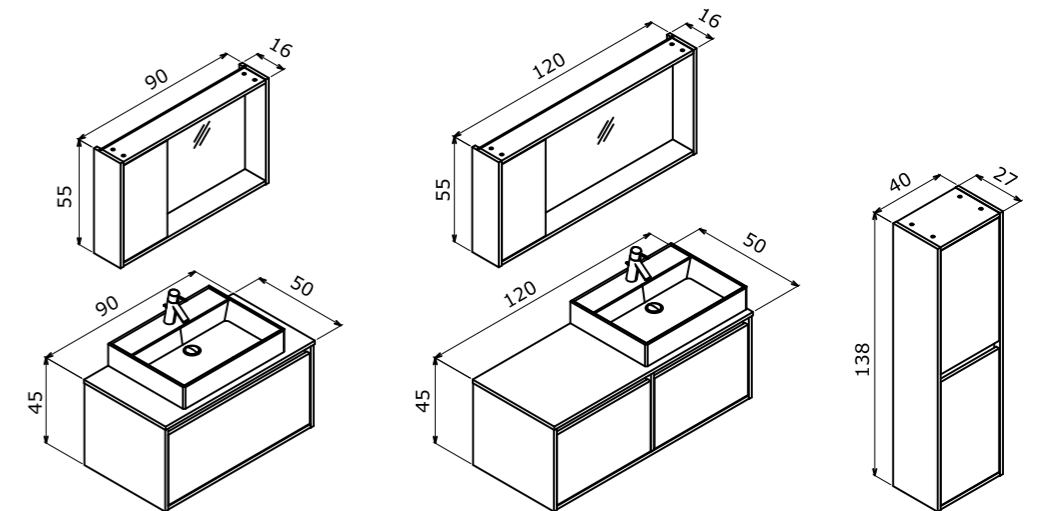

Canada 120 Irony Anthracite / Irony Mat Antrasit Lavabolu