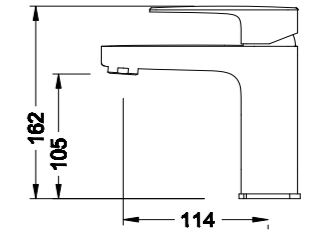

ZEUGMA

BASIN FAUCET / LAVABO ARMATÜRÜ

Ceramic Cartridge
%100 Brass
Ideal Working Pressure 5 Bar
Water Flow Rate 8-10 lt/Min

Seramik Kartuş
%100 Pirinç
İdeal Çalışma Basıncı 5 Bar
Su Akış Miktarı Dakikada 8-10 Lt.

Technical Drawing:
Teknik Çizim:

HIGH BASIN FAUCET / YÜKSEK LAVABO ARMATÜRÜ

Ceramic Cartridge
%100 Brass
Ideal Working Pressure 5 Bar
Water Flow Rate 10-12 lt/Min

Seramik Kartuş
%100 Pirinç
İdeal Çalışma Basıncı 5 Bar
Su Akış Miktarı Dakikada 10-12 Lt.

Technical Drawing:
Teknik Çizim:

It is recommended to use filtered angle valve with products to prevent faucet damage due to all kind of pollution that may occur during installation.
Tesisatta oluşabilecek her türlü kirliliğin armatüre zararını önlemek için ürünle birlikte filtrelili ara musluk kullanılması tavsiye edilir.