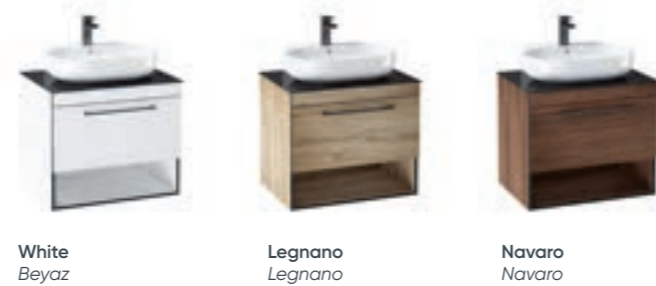

Legnano
Legnano

Navaro
Navaro

71 cm / 91 cm

Countertop Ceramic Basin
Tezgah Üstü Seramik Lavabo

Body & Drawers;
Melamine Particalboard,
Tempered Countertop Glass
Gövde ve Çekmece;
Melamin Yonga Levha,
Temperli Cam Tezgah

- Full Extension & Soft Close Drawer
  Tam Açılır Frenli Çekmece
- Soft Close Door
  Frenli Kapak
- LED Spot Mirror
  LED Spotlu Ayna

Colors:
Renkler:

White
Beyaz