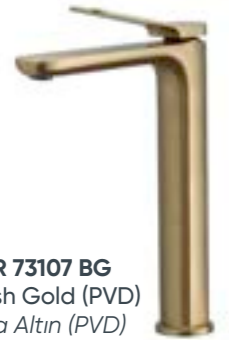

HIGH BASIN FAUCET / YÜKSEK LAVABO ARMATÜRÜ