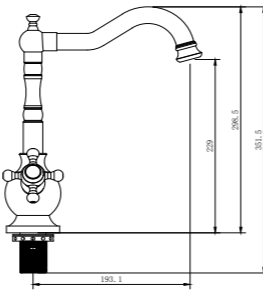

İdeal Çalışma Basıncı 5 Bar
Water Flow Rate 8-10 lt/Min

İdeal Çalışma Basıncı 5 Bar
Su Akış Miktarı Dakikada 8-10 Lt.

Technical Drawing:
Teknik Çizim: