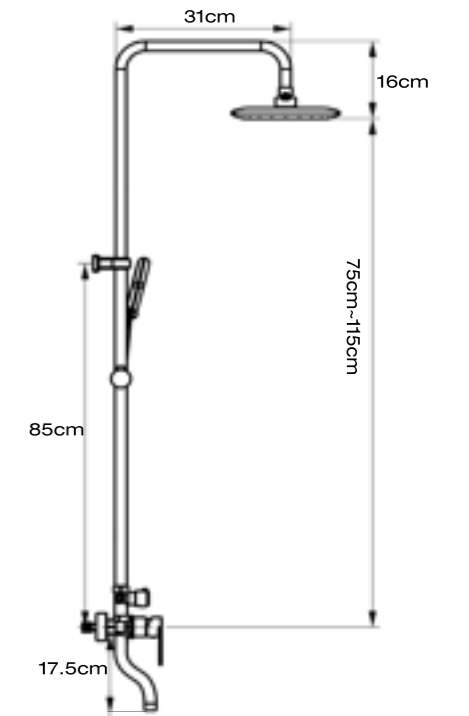

It is recommended to use filtered angle valve with products to prevent faucet damage due to all kind of pollution that may occur during installation.
Tesisatta oluşabilecek her türlü kirliliğin armatüre zararını önlemek için ürünle birlikte filtrelili ara musluk kullanılması tavsiye edilir.