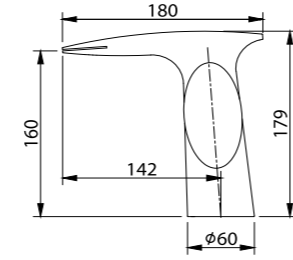

Technical Drawing:
Teknik Çizim:

SHOWER SET / DUŞ SETİ

NS 2251 BC
Black Chrome
Siyah Krom

NS 2250 WC
White Chrome
Beyaz Krom

150cm Spiral Hose
120cm Slide Pipe Length
Single Function Hand Shower
Ideal Working Pressure 5 Bar
Water Flow Rate 10-12Lt/Min