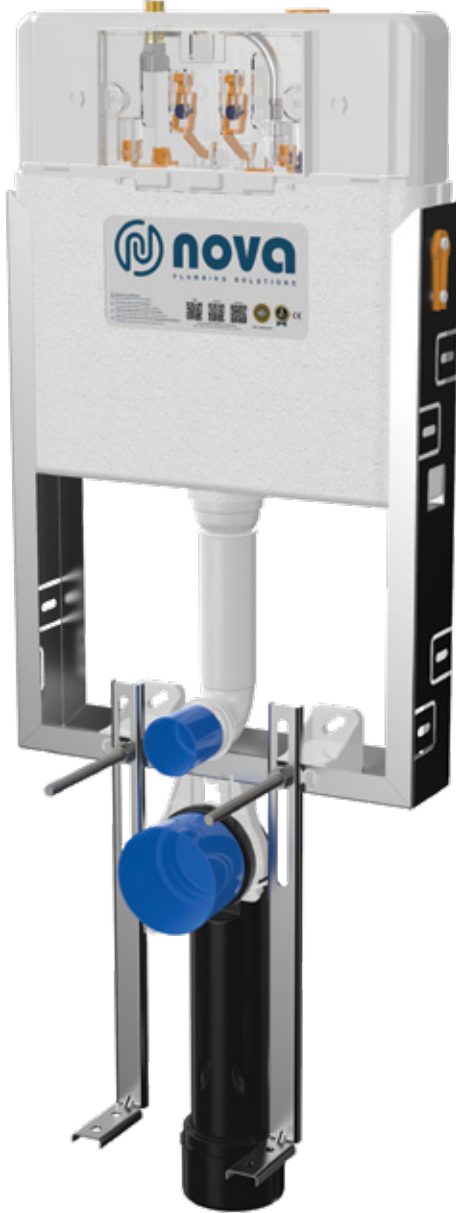

# GÖMME REZERVUAR

**GÖMME  
REZERVUAR**

IN WALL CONCEALED  
CISTERNS

IN WALL CONCEALED  
CISTERNS

## GÖMME REZERVUARLAR / IN WALL CONCEALED CISTERNS

TUĞLA TIP GÖMME REZERVUAR / IN-WALL CONCEALED CISTERN FOR BRICK WALLS

• ÜRÜN KODU / CODE \_\_\_\_\_ **4500**

• Tuğla Tip Gömme Rezervuar  
In-Wall Concealed Cistern for Brick Walls